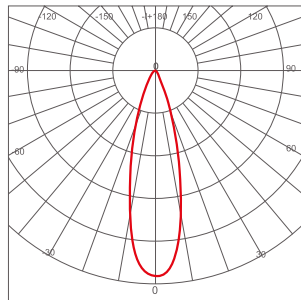

## Photometric Diagrams

Beam Angle 15°

Beam Angle 30°