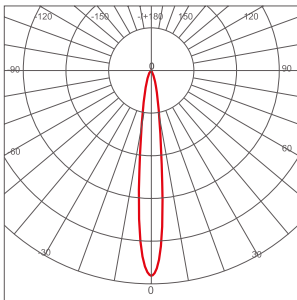

## Photometric Diagrams

Beam Angle 15°

Beam Angle 30°