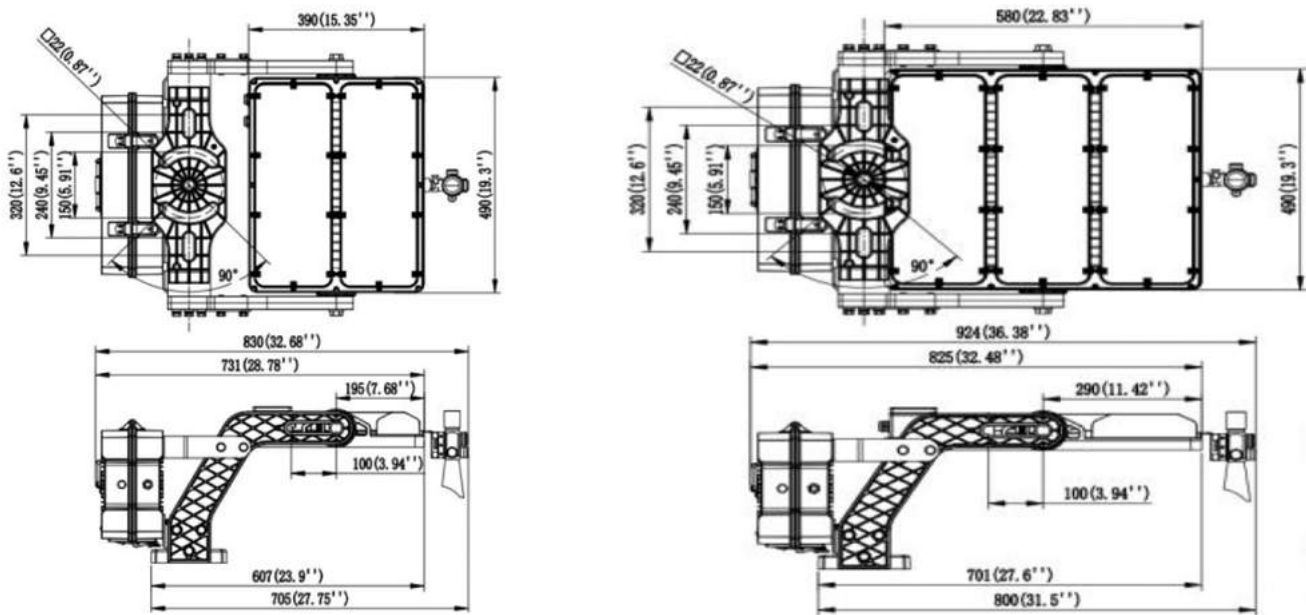

DIMENSION

ACCESSORIES (Optional)

Specifications : Flood Light Z Series

LED Chip	Philips Lumileds 5050 / Osram 3737	Television Lighting	>91@CRI90 (Optional)
Driver	SOSEN	Consistency Index (TLCI)	
Material	Aluminum Alloy / PC Lens plus Tempered Glass Cover	Color Accuracy (Ra)	80, 90 (Optional)
Harmonic (%THDi)	<10%	IK rating	IK 08
Working Temperature	-30C° to +50C°	Ingress Protection Code	IP66
Surge Protection	20KV	Lifespan	50,000 ชม.
		Warranty	5 ปี

Model No.	Power	Lumens	Efficacy	Input Voltage	Nominal CCT	Beam Angle	Dimension	Weight with driver Box	Weight without driver Box
CH-FLC4-Z-600W	600W	84,000-96,000lm	140lm/w / 160lm/w	AC 200-240V, 50-60Hz	3000K, 4000K, 5700K	12°, 30°, 45°, 60°, (160lm/w)	731x597x356mm	26.0 kgs.	17.3 kgs.
CH-FLC4-Z-800W	800W	112,000-128,000lm					731x597x356mm	29.8 kgs.	17.3 kgs.
CH-FLC4-Z-1000W	1000W	140,000-160,000lm				825x597x356mm	38x100°, 27x110°, 14x108° (140lm/w)	33.2 kgs.	20.7 kgs.
CH-FLC4-Z-1200W	1200W	168,000-192,000lm					33.2 kgs.	20.7 kgs.	

หมายเหตุ : ข้อมูลสเปกสินค้าอาจมีการเปลี่ยนแปลงโดยไม่ต้องแจ้งให้ทราบล่วงหน้า

Chin Power Ltd.

• Tel: 02-615-0660 • Fax: 02-615-0550 • Email: info@chinpower.net

WWW.CHINPOWER.NET